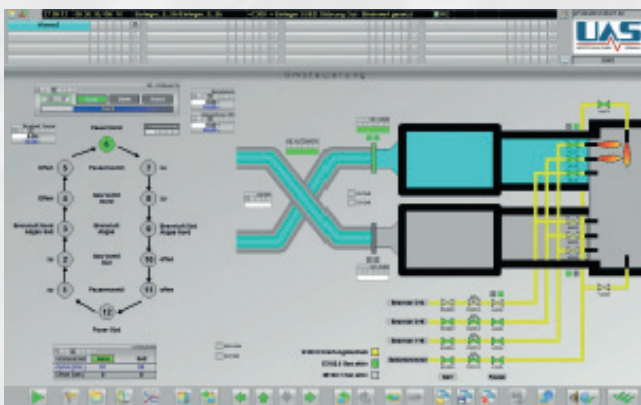

Regulating Gas / Oil Burners

- Low NOx
- High Glass Bath Coverage
- High Luminosity
- Low Maintenance
- Adjustable Flame Length/Width

Accessories:

Burner Brackets, Burner Sealing Plates, Flexible hoses, Non-Return valves, Cooling and Purging Air systems.

Combustion Technology

Flexible combustion systems with integrated and innovative automation solutions guarantee the highest level of system availability

- Precision Flow Control Systems enable energy saving during operation
- All Skids pre-wired and pneumatic controls pre-connected
- TIG welded / ISO Standards / Certified Welders
- Pressure Test to EN Norm
- Leak and System Test to EN 746-2:2010

DSC Furnace Control

As each Furnace is an individual masterpiece, each DCS and Furnace Control will have individual functions for your need.

Consistent and innovative automation solutions guarantee the highest level of system availability.

Swiss Quality and German Reliability... complete engineering and supply