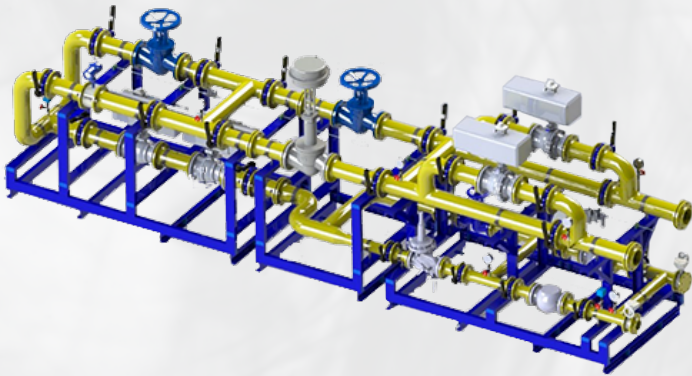

Regulating Gas / Oil Burners

- Low NOx
- High Glass Bath Coverage
- High Luminosity
- Low Maintenance
- Adjustable Flame Length/Width

Accessories:

Burner Brackets, Burner Sealing Plates, Flexible hoses, Non-Return valves, Cooling and Purging Air systems.

Combustion Technology

Flexible combustion systems with integrated and innovative automation solutions guarantee the highest level of system availability

- Precision Flow Control Systems enable energy saving during operation
- All Skids pre-wired and pneumatic controls pre-connected
- TIG welded / ISO Standards / Certified Welders
- Pressure Test to EN Norm
- Leak and System Test to EN 746-2:2010

DSC Furnace Control

As each Furnace is an individual masterpiece, each DCS and Furnace Control will have individual functions for your need.

Consistent and innovative automation solutions guarantee the highest level of system availability.

Swiss Quality and German Reliability... complete engineering and supply