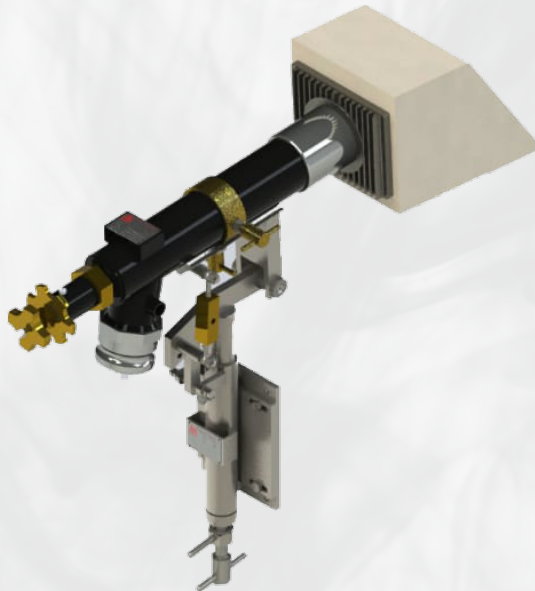

Regulating Gas / Oil Burners

- Low NOx
- High Glass Bath Coverage
- High Luminosity
- Low Maintenance
- Adjustable Flame Length/Width

Accessories:

Burner Brackets, Burner Sealing Plates, Flexible hoses, Non-Return valves, Cooling and Purging Air systems.

Combustion Technology

Flexible combustion systems with integrated and innovative automation solutions guarantee the highest level of system availability

- Precision Flow Control Systems enable energy saving during operation
- All Skids pre-wired and pneumatic controls pre-connected
- TIG welded / ISO Standards / Certified Welders
- Pressure Test to EN Norm
- Leak and System Test to EN 746-2:2010

DSC Furnace Control

As each Furnace is an individual masterpiece, each DCS and Furnace Control will have individual functions for your need.

Consistent and innovative automation solutions guarantee the highest level of system availability.

Swiss Quality and German Reliability... complete engineering and supply